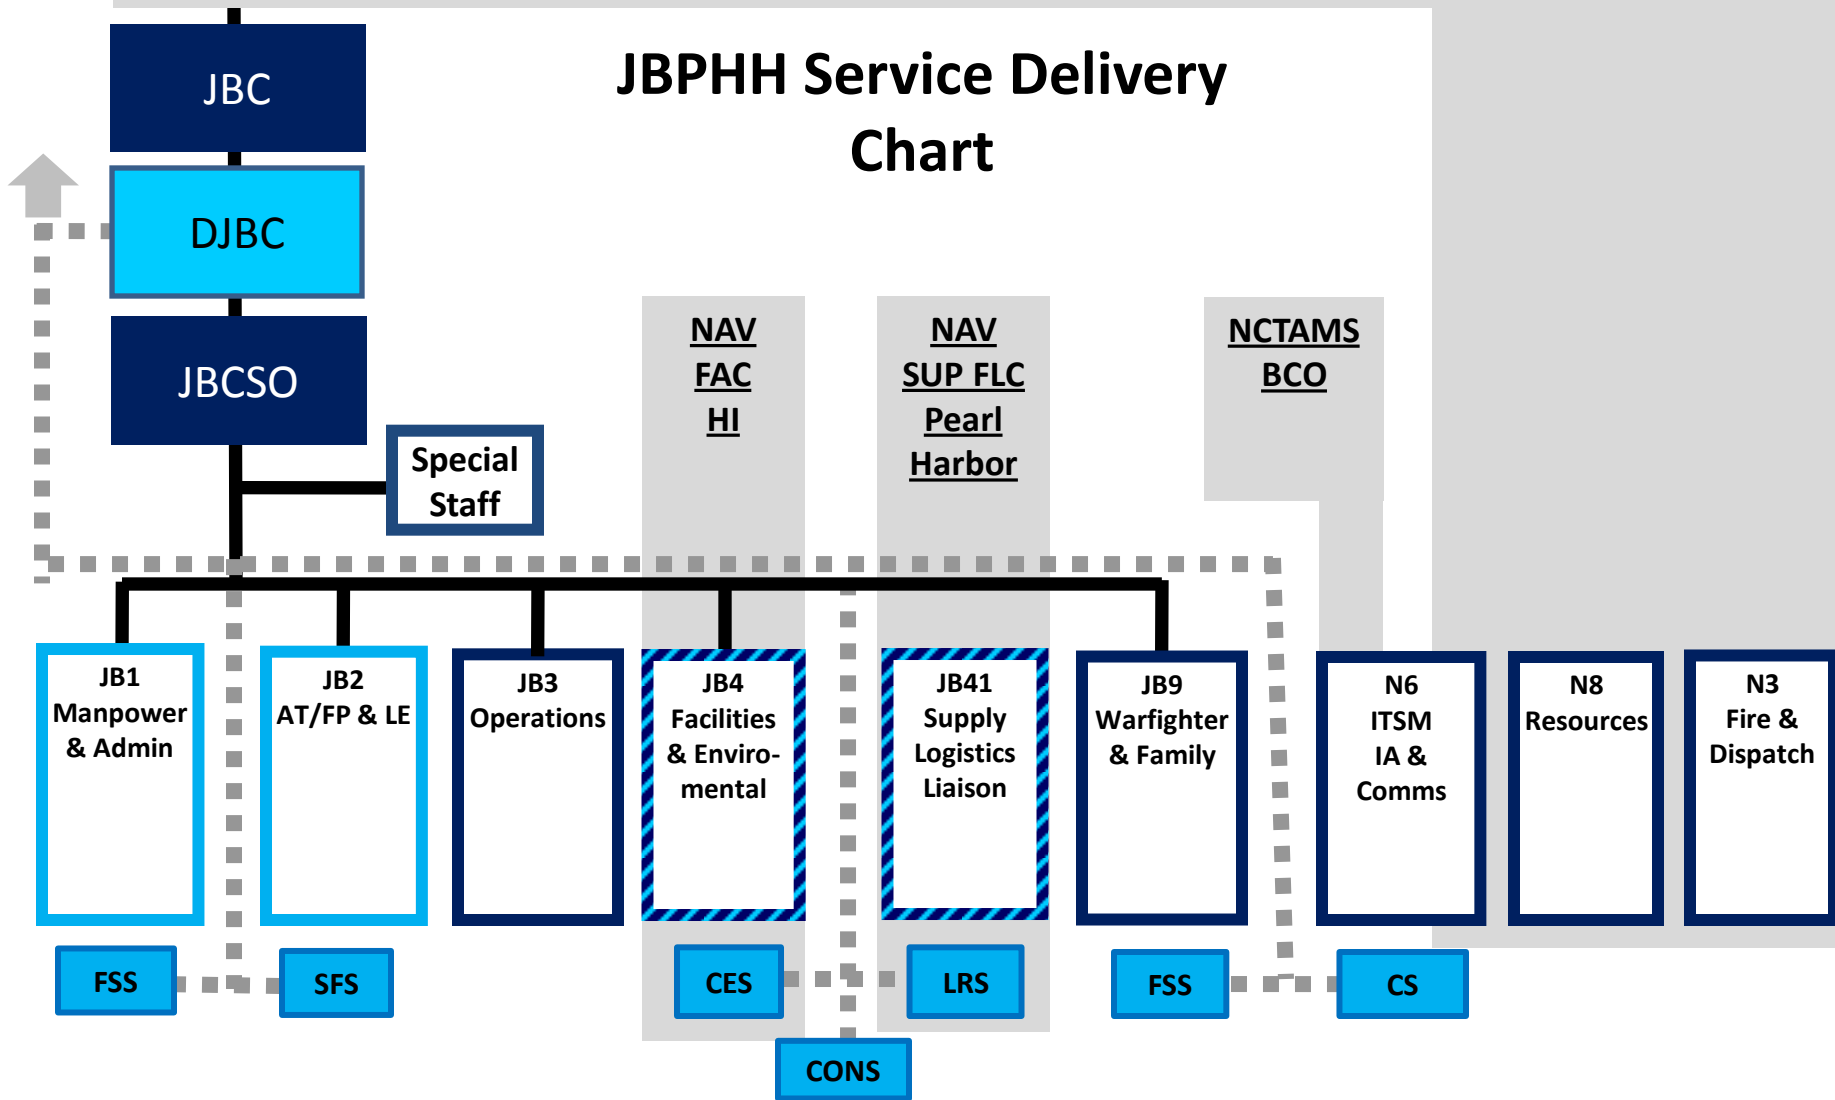

JBPHH Service Delivery Chart

	OPCON		Navy Lead
	AF Embedded		AF Lead
	Other Service Delivery Commands		Navy or AF Lead

COMNAVREG HI

**JBP HH
Special Staff**

COMNAVREG HI

RLSO

Updated 4 Sep 2014