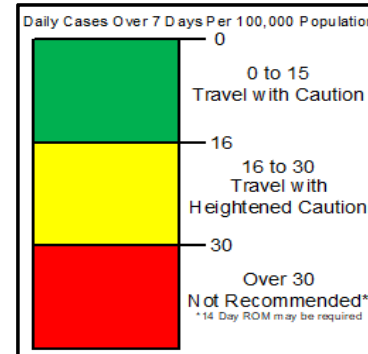

Report Dates	
Start Date	10/13/2021
End Date	10/19/2021

Using PDF Find for Location Instructions

Activate the Find function of your browser /viewer.

If using Adobe on a computer, type CTRL F or left click [Edit](#) from the top menu then left click [Find](#).

If using an iOS mobile device you will first need to open browser tools [⌘](#). Then scroll to and select the Find on Page [🔍](#) button.

If using an Android/Google mobile device select the Find on Page [🔍](#) button.

Type the name of the County you are interested in into the Find function search bar of your browser/viewer.

Adobe   iOS   Android/Google

[Find](#)   [🔍](#)   [Find...](#)

If the County name is used in more than one State, use the arrows and/or Previous/Next buttons to select the desired County.

Adobe   iOS   Android/Google

[Previous](#)   [Next](#)   [⬆️](#)   [⬆️](#)

The browser/viewer will highlight your selection and you can now identify the status of that County.