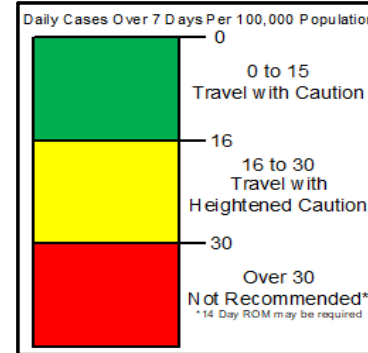

Report Dates	
Start Date	10/13/2021
End Date	10/19/2021

Using PDF Find for Location Instructions

Activate the Find function of your browser /viewer.

If using Adobe on a computer, type CTRL F or left click [[Edit]](#) from the top menu then left click [[Q Find]](#).

If using an iOS mobile device you will first need to open browser tools [[i]](#). Then scroll to and select the Find on Page [[Q]](#) button.

If using an Android/Google mobile device select the Find on Page [[Q]](#) button.

Type the name of the County you are interested in into the Find function search bar of your browser/viewer.

Adobe   iOS   Android/Google

[Find](#)   [[Q]](#)   [[Q Find...]](#)

If the County name is used in more than one State, use the arrows and/or Previous/Next buttons to select the desired County.

Adobe   iOS   Android/Google

[Previous](#)   [Next](#)   [[^]](#)   [[v]](#)   [[<]](#)   [[>]](#)

The browser/viewer will highlight your selection and you can now identify the status of that County.