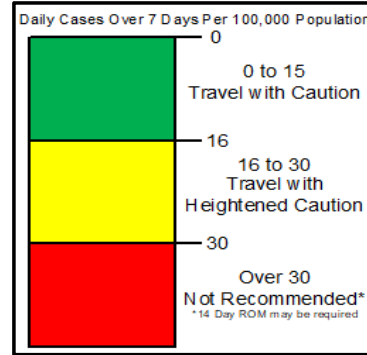

Report Dates	
Start Date	10/13/2021
End Date	10/19/2021

Using PDF Find for Location Instructions

Activate the Find function of your browser /viewer.

If using Adobe on a computer, type CTRL F or left click [[Edit]](#) from the top menu then left click [[Q Find]](#).

If using an iOS mobile device you will first need to open browser tools [[i]](#). Then scroll to and select the Find on Page [[Q]](#) button.

If using an Android/Google mobile device select the Find on Page [[Q]](#) button.

Type the name of the County you are interested in into the Find function search bar of your browser/viewer.

Adobe   iOS   Android/Google

If the County name is used in more than one State, use the arrows and/or Previous/Next buttons to select the desired County.

Adobe   iOS   Android/Google

The browser/viewer will highlight your selection and you can now identify the status of that County.