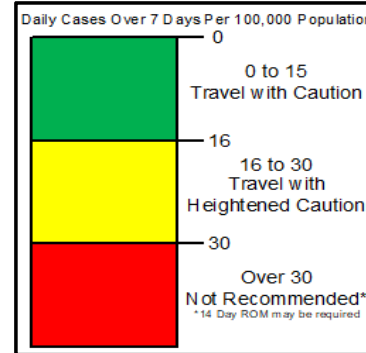

Report Dates	
Start Date	10/13/2021
End Date	10/19/2021

Using PDF Find for Location Instructions

Activate the Find function of your browser /viewer.

If using Adobe on a computer, type CTRL F or left click [[Edit]](#) from the top menu then left click [[Q Find]](#).

If using an iOS mobile device you will first need to open browser tools [[i]](#). Then scroll to and select the Find on Page [[Q]](#) button.

If using an Android/Google mobile device select the Find on Page [[Q]](#) button.

Type the name of the County you are interested in into the Find function search bar of your browser/viewer.

Adobe   iOS   Android/Google

If the County name is used in more than one State, use the arrows and/or Previous/Next buttons to select the desired County.

Adobe   iOS   Android/Google

The browser/viewer will highlight your selection and you can now identify the status of that County.