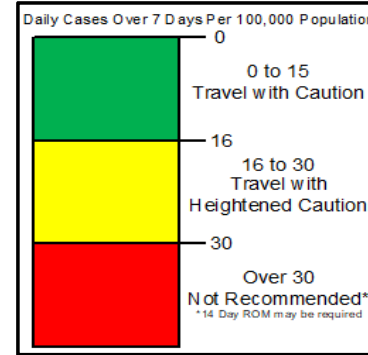

Report Dates	
Start Date	10/13/2021
End Date	10/19/2021

Using PDF Find for Location Instructions

Activate the Find function of your browser /viewer.

If using Adobe on a computer, type CTRL F or left click [Edit](#) from the top menu then left click [Find](#).

If using an iOS mobile device you will first need to open browser tools [⌘](#). Then scroll to and select the Find on Page [🔍](#) button.

If using an Android/Google mobile device select the Find on Page [🔍](#) button.

Type the name of the County you are interested in into the Find function search bar of your browser/viewer.

Adobe   iOS   Android/Google

[Find](#)   [🔍](#)   [Find...](#)

If the County name is used in more than one State, use the arrows and/or Previous/Next buttons to select the desired County.

Adobe   iOS   Android/Google

[Previous](#)   [Next](#)   [⬆️](#) [⬇️](#) [⬆️](#) [⬇️](#)

The browser/viewer will highlight your selection and you can now identify the status of that County.