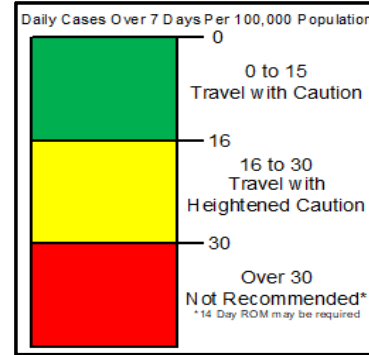

Report Dates	
Start Date	10/13/2021
End Date	10/19/2021

Using PDF Find for Location Instructions

Activate the Find function of your browser /viewer.

If using Adobe on a computer, type CTRL F or left click [Edit](#) from the top menu then left click [Find](#).

If using an iOS mobile device you will first need to open browser tools [⌘](#). Then scroll to and select the Find on Page [🔍](#) button.

If using an Android/Google mobile device select the Find on Page [🔍](#) button.

Type the name of the County you are interested in into the Find function search bar of your browser/viewer.

Adobe   iOS   Android/Google

[Find](#)   [🔍](#)   [Find...](#)

If the County name is used in more than one State, use the arrows and/or Previous/Next buttons to select the desired County.

Adobe   iOS   Android/Google

[Previous](#)   [Next](#)   [⬅️](#)   [➡️](#)

The browser/viewer will highlight your selection and you can now identify the status of that County.