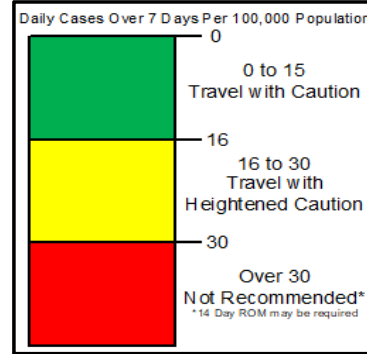

Report Dates	
Start Date	10/13/2021
End Date	10/19/2021

Using PDF Find for Location Instructions

Activate the Find function of your browser /viewer.

If using Adobe on a computer, type CTRL F or left click [[Edit]](#) from the top menu then left click [[Q Find]](#).

If using an iOS mobile device you will first need to open browser tools [[i]](#). Then scroll to and select the Find on Page [[Q]](#) button.

If using an Android/Google mobile device select the Find on Page [[Q]](#) button.

Type the name of the County you are interested in into the Find function search bar of your browser/viewer.

Adobe   iOS   Android/Google

[[Find]](#)   [[Q]](#)   [[Q Find...]](#)

If the County name is used in more than one State, use the arrows and/or Previous/Next buttons to select the desired County.

Adobe   iOS   Android/Google

[[Previous]](#)   [[Next]](#)   [[^]](#)   [[v]](#)   [[<]](#)   [[>]](#)

The browser/viewer will highlight your selection and you can now identify the status of that County.