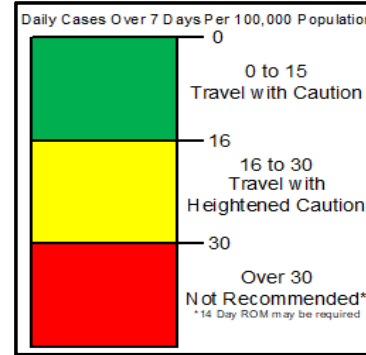

Report Dates	
Start Date	10/13/2021
End Date	10/19/2021

Using PDF Find for Location Instructions

Activate the Find function of your browser /viewer.

If using Adobe on a computer, type CTRL F or left click [Edit](#) from the top menu then left click [Find](#).

If using an iOS mobile device you will first need to open browser tools [⋮](#). Then scroll to and select the Find on Page [🔍](#) button.

If using an Android/Google mobile device select the Find on Page [🔍](#) button.

Type the name of the County you are interested in into the Find function search bar of your browser/viewer.

Adobe   iOS   Android/Google

[Find](#)   [🔍](#)   [Find...](#)

If the County name is used in more than one State, use the arrows and/or Previous/Next buttons to select the desired County.

Adobe   iOS   Android/Google

[Previous](#)   [Next](#)   [⬆️](#)   [⬇️](#)   [⬆️](#)

The browser/viewer will highlight your selection and you can now identify the status of that County.