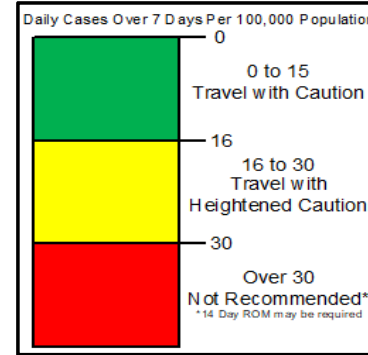

Report Dates	
Start Date	10/13/2021
End Date	10/19/2021

Using PDF Find for Location Instructions

Activate the Find function of your browser /viewer.

If using Adobe on a computer, type CTRL F or left click [Edit](#) from the top menu then left click [Find](#).

If using an iOS mobile device you will first need to open browser tools [⌘](#). Then scroll to and select the Find on Page [🔍](#) button.

If using an Android/Google mobile device select the Find on Page [🔍](#) button.

Type the name of the County you are interested in into the Find function search bar of your browser/viewer.

Adobe   iOS   Android/Google

If the County name is used in more than one State, use the arrows and/or Previous/Next buttons to select the desired County.

Adobe   iOS   Android/Google

The browser/viewer will highlight your selection and you can now identify the status of that County.