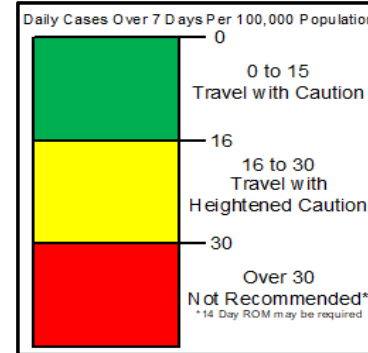

Report Dates	
Start Date	10/13/2021
End Date	10/19/2021

Using PDF Find for Location Instructions

Activate the Find function of your browser /viewer.

If using Adobe on a computer, type CTRL F or left click [Edit](#) from the top menu then left click [Find](#).

If using an iOS mobile device you will first need to open browser tools [⌘](#). Then scroll to and select the Find on Page [🔍](#) button.

If using an Android/Google mobile device select the Find on Page [🔍](#) button.

Type the name of the County you are interested in into the Find function search bar of your browser/viewer.

Adobe   iOS   Android/Google

If the County name is used in more than one State, use the arrows and/or Previous/Next buttons to select the desired County.

Adobe   iOS   Android/Google

The browser/viewer will highlight your selection and you can now identify the status of that County.