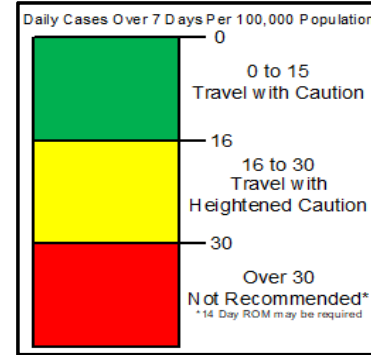

Report Dates	
Start Date	10/13/2021
End Date	10/19/2021

Using PDF Find for Location Instructions

Activate the Find function of your browser /viewer.

If using Adobe on a computer, type CTRL F or left click [[Edit]](#) from the top menu then left click [[Q Find]](#).

If using an iOS mobile device you will first need to open browser tools [[i]](#). Then scroll to and select the Find on Page [[Q]](#) button.

If using an Android/Google mobile device select the Find on Page [[Q]](#) button.

Type the name of the County you are interested in into the Find function search bar of your browser/viewer.

Adobe   iOS   Android/Google

If the County name is used in more than one State, use the arrows and/or Previous/Next buttons to select the desired County.

Adobe   iOS   Android/Google

The browser/viewer will highlight your selection and you can now identify the status of that County.