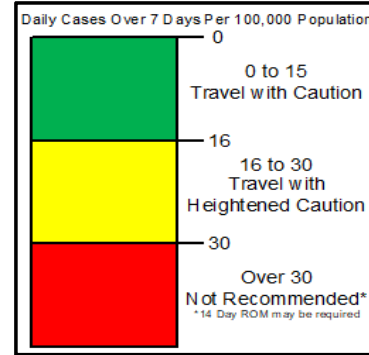

Report Dates	
Start Date	10/13/2021
End Date	10/19/2021

Using PDF Find for Location Instructions

Activate the Find function of your browser /viewer.

If using Adobe on a computer, type CTRL F or left click [Edit](#) from the top menu then left click [Find](#).

If using an iOS mobile device you will first need to open browser tools [⌘](#). Then scroll to and select the Find on Page [🔍](#) button.

If using an Android/Google mobile device select the Find on Page [🔍](#) button.

Type the name of the County you are interested in into the Find function search bar of your browser/viewer.

Adobe   iOS   Android/Google

[Find](#)   [🔍](#)   [🔍 Find...](#)

If the County name is used in more than one State, use the arrows and/or Previous/Next buttons to select the desired County.

Adobe   iOS   Android/Google

[Previous](#)   [Next](#)   [⌵](#)   [⏪](#)

The browser/viewer will highlight your selection and you can now identify the status of that County.