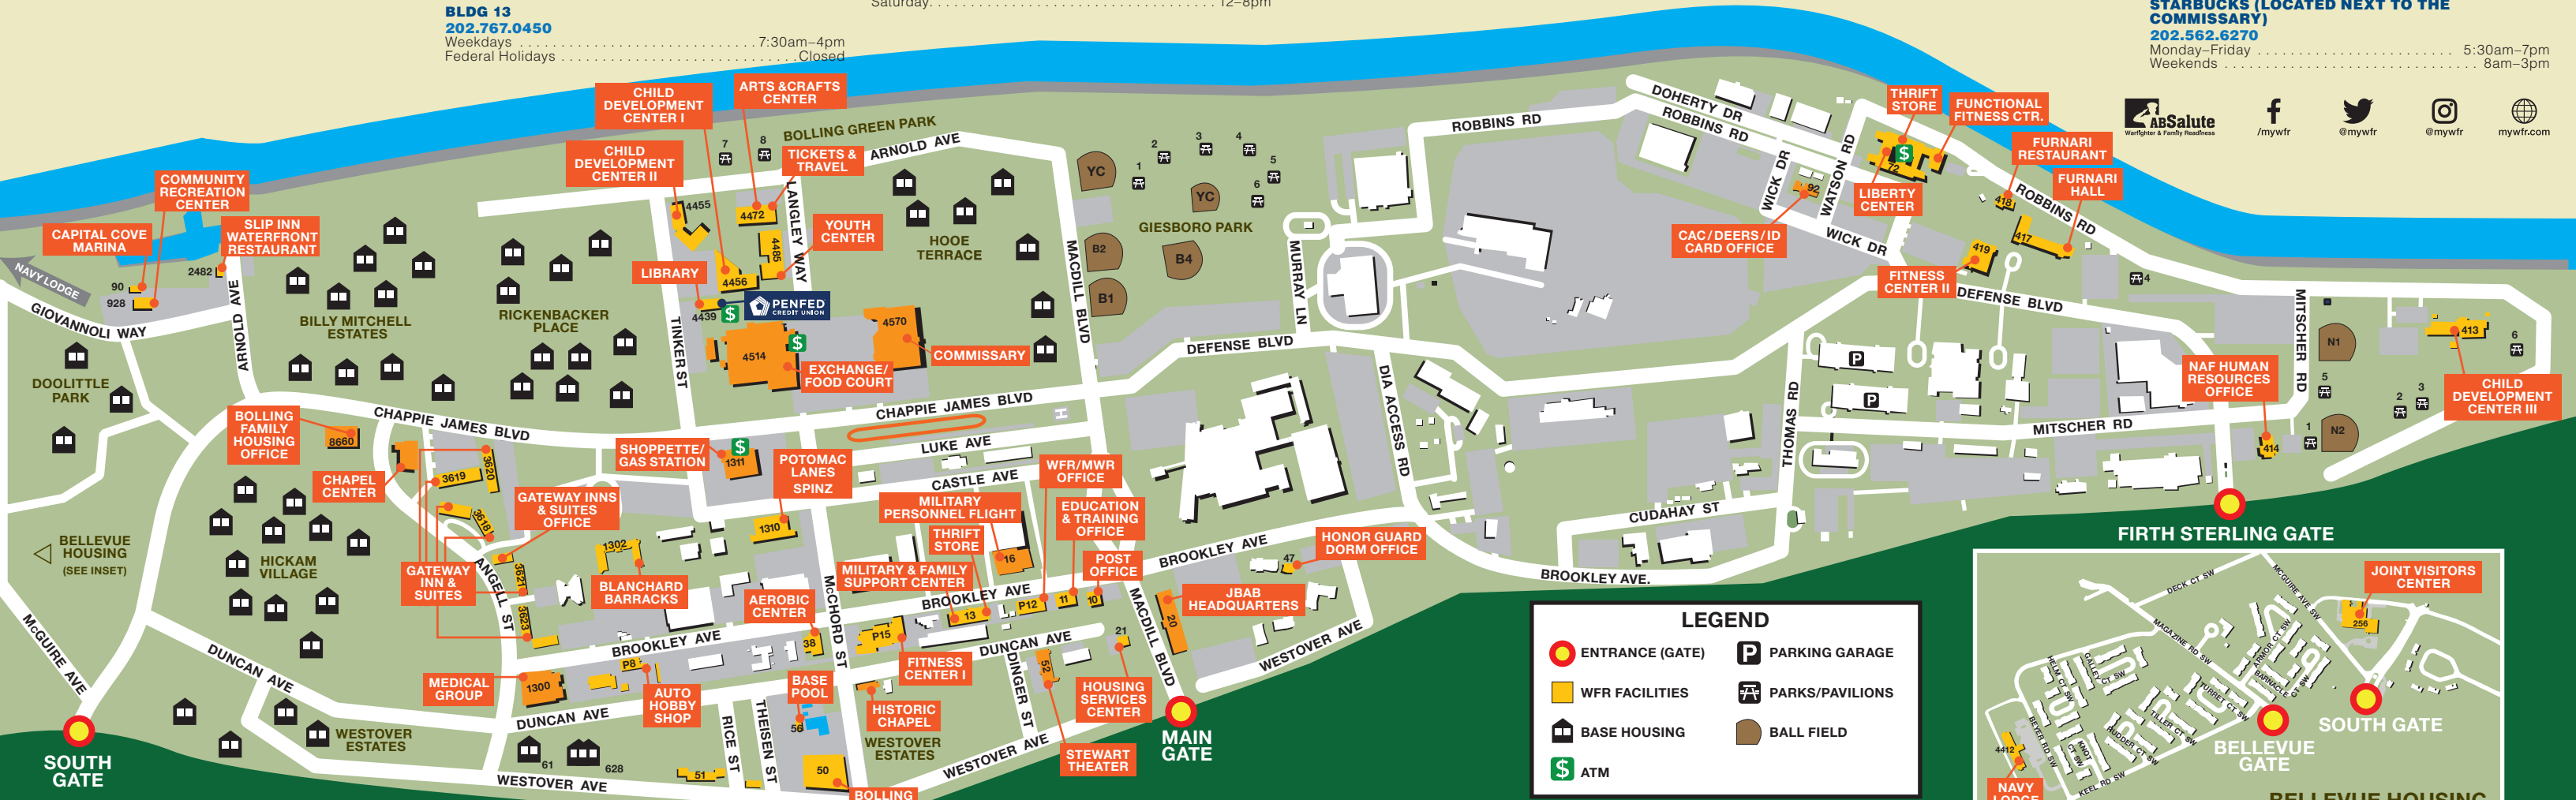

DRY CLEANERS
202.562.1237
Monday-Friday 9am-7pm
Saturday 9am-5pm
Sunday Closed

BARBER SHOP
202.373.1997
Monday-Saturday 9am-6pm
Sunday 11am-4:30pm

SHOPPETTE / EXPRESS BLDG 1311
202.563.6388
Monday-Friday 6am-9pm
Saturday 9am-9pm
Sunday 9am-7pm

FIRESTONE (INSIDE THE SHOPPETTE) BLDG 1311
202.561.4049
Monday-Friday 7am-7pm
Saturday 8am-6pm
Sunday Closed

Exchange Restaurants/Food Court BLDG 4514
CALIFORNIA TORTILLA
202.563.0123
Monday-Saturday 10:30am-7pm
Sunday Closed

CHARLEY'S GRILLED SUBS
202.562.4419
Monday-Friday 10:30am-7pm
Saturday 10:30-6pm
Sunday 11am-5pm

SUBWAY
202.563.2611
Monday-Friday 7am-7pm
Saturday 10:30am-7pm
Sunday 10:30am-4pm

Restaurants BLDG 4500
BURGER KING
202.561.4447
Monday-Friday 6am-8pm
Saturday 8am-7pm
Sunday 10:30am-3pm

STARBUCKS (LOCATED NEXT TO THE COMMISSARY)
202.562.6270
Monday-Friday 5:30am-7pm
Weekends 8am-3pm

**Hours for Facilities Subject to Change. Hours of operation accurate as of last printing 08.06.2018.*